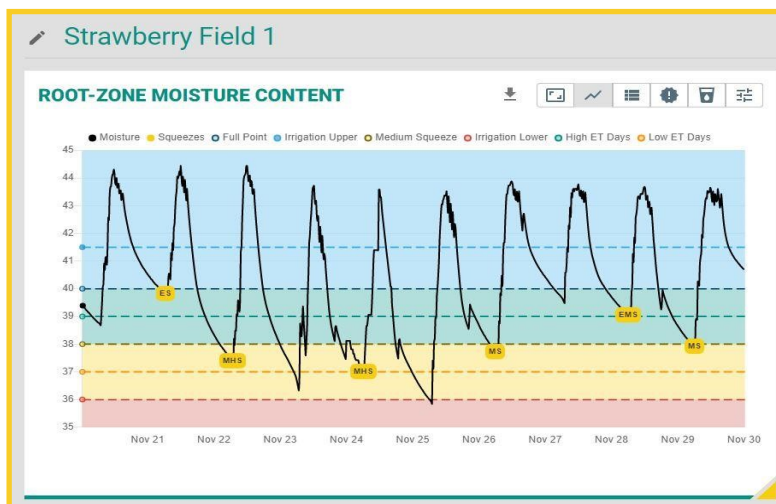

Substrate Irrigation Management

SMART Sensor Technology and Bespoke Dashboard for precise management of your substrate crops

With substrate production there is no room for error. Being informed of substrate moisture 24/7 together with information of how your irrigation system is performing is of paramount importance.

- SMART sensors strategically installed in substrate crop, backed up with in-field checks and observations
- Sensors update the Agri-tech Dashboard every 15 minutes with data shown in easy to read graphs , using traffic light system to enable quick decision making
- Watch your plants “wake up and go to sleep” as it happens
- Match your irrigation to the ever changing plant water demand
- Enable your irrigation team to irrigate your crops with high level of precision
- Use in conjunction with Agri-tech Agronomics app for enhanced data

- Easy to understand graphic illustrating moisture, hourly water use, irrigation, run-off events & air temp.
- Watch the plants use water and fine tune your irrigation.
- Weekly consultation, either on farm or via Skype/Zoom, followed up with weekly report accessed from the client login area.
- Client feedback encouraged and welcomed within the login making communication instant.
- Farm WhatsApp group for all crop videos, squeeze tests completes the loop bringing the subject to life

Summary

- Enables irrigation team to react to the changing weather conditions and plant water demand
- Learn how quickly your “reservoir” of water is depleting
- Watch the plants “wake up” in the morning and “sleep” at night - essential for Precision Irrigation
- Manipulate the plant by controlled deficit Irrigation