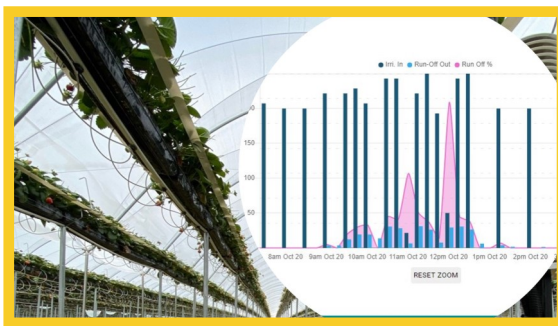

SUBSTRATE IRRIGATION MANAGEMENT

WHY SCHEDULE YOUR IRRIGATION?

- Applying irrigation water is an expensive pastime!
- Incorrectly scheduled irrigation will adversely affect your crop
- Poor irrigation practice can increase the risk of pest and disease

- SMART sensors strategically installed in substrate crop, backed up with in-field checks and observations
- Sensors update the Agri-tech Dashboard every 15 minutes with data shown in easy to read graphs , using traffic light system to enable quick decision making
- Watch your plants “wake up and go to sleep” as it happens
- Match your irrigation to the ever changing plant water demand
- Enable your irrigation team to irrigate your crops with high level of precision
- Use in conjunction with Agri-tech Agronomics app for enhanced data

- Easy to understand graphic illustrating moisture, hourly water use, irrigation, run-off events & air temp.
- Watch the plants use water and fine tune your irrigation.
- Weekly consultation, either on farm or via Skype/Zoom, followed up with weekly report accessed from the client login area.
- Client feedback encouraged and welcomed within the login making communication instant.
- Farm WhatsApp group for all crop videos, squeeze tests completes the loop bringing the subject to life

Summary

- Enables irrigation team to react to the changing weather conditions and plant water demand
- Learn how quickly your “reservoir” of water is depleting
- Watch the plants “wake up” in the morning and “sleep” at night - essential for Precision Irrigation
- Manipulate the plant by controlled deficit Irrigation