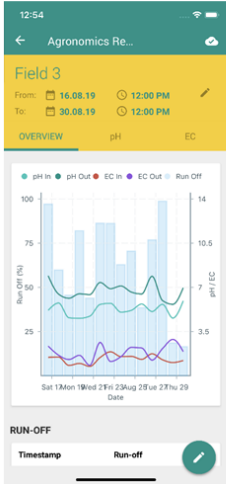

Agri-tech Agronomics

Click on "View Historic data" and select the desired time period to analyse. Quickly enables the user to determine trends in Ec, pH and Run-off making management of these simpler.

View on the phone;
Run-off