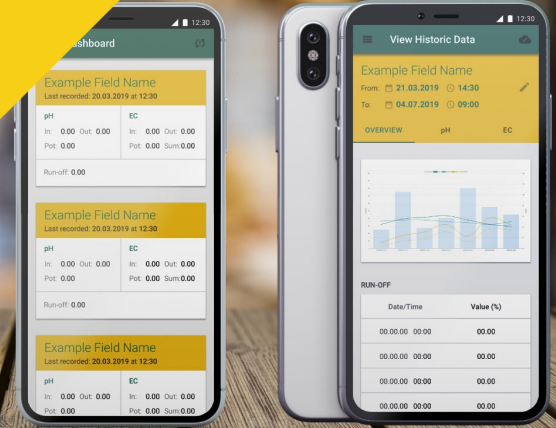

## Agri-tech Services Substrate Irrigation Management App

Our App is designed for all Substrate Irrigation Management teams.

It's quick, simple and straight forward to use - enter data once only and view with ease for speedy management decisions

### Record it

Choose the field, date and time  
and punch in the data

# Agri-tech Agronomics

Click on "View Historic data" and select the desired time period to analyse. Quickly enables the user to determine trends in Ec, pH and Run-off making management of these simpler.