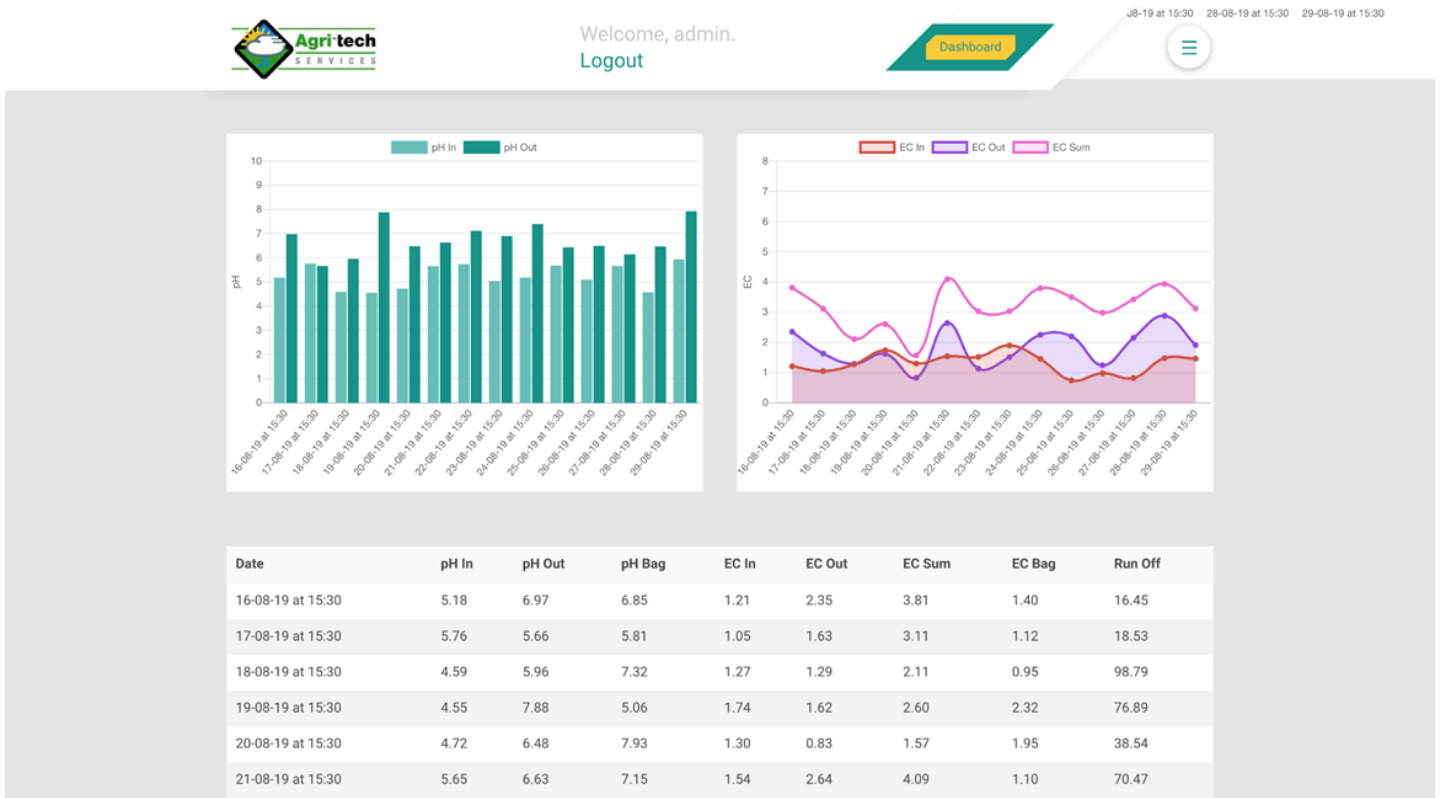

# Agri-tech Agronomics

Click on "View Historic data" and select the desired time period to analyse. Quickly enables the user to determine trends in Ec, pH and Run-off making management of these simpler.

View on the phone;  
Run-off

pH

EC

View on PC / tablet;

For further information, call us on 01462 813303, or scan here

Agri-tech Services (UK) Ltd  
Shefford Hardwicke Farm  
Bedford Rd Shefford  
Beds SG17 5NU  
United Kingdom