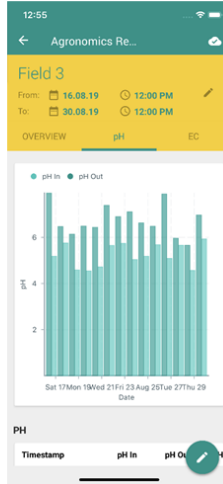

### View it

View and analyse  
the data - simple!

# Agri-tech Agronomics

Click on "View Historic data" and select the desired time period to analyse. Quickly enables the user to determine trends in Ec, pH and Run-off making management of these simpler.

View on the phone;  
Run-off

pH

EC

View on PC / tablet;

For further information, call us on 01462 813303, or scan here

Agri-tech Services (UK) Ltd  
Shefford Hardwicke Farm  
Bedford Rd Shefford  
Beds SG17 5NU  
United Kingdom