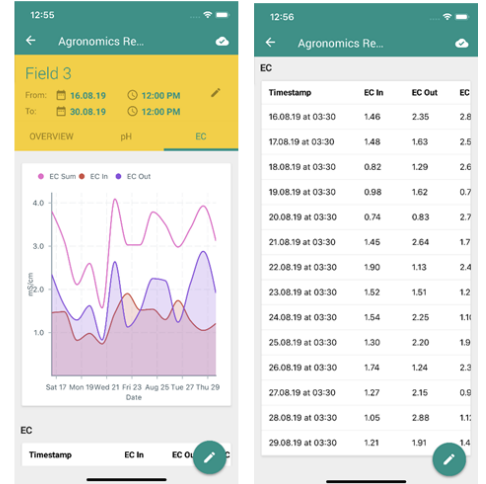

### View it

View and analyse  
the data - simple!

# Agri-tech Agronomics

Click on "View Historic data" and select the desired time period to analyse. Quickly enables the user to determine trends in Ec, pH and Run-off making management of these simpler.

View on the phone;  
Run-off

pH

EC

View on PC / tablet;

For further information, call us on 01462 813303, or scan here

Agri-tech Services (UK) Ltd  
Shefford Hardwicke Farm  
Bedford Rd Shefford  
Beds SG17 5NU  
United Kingdom