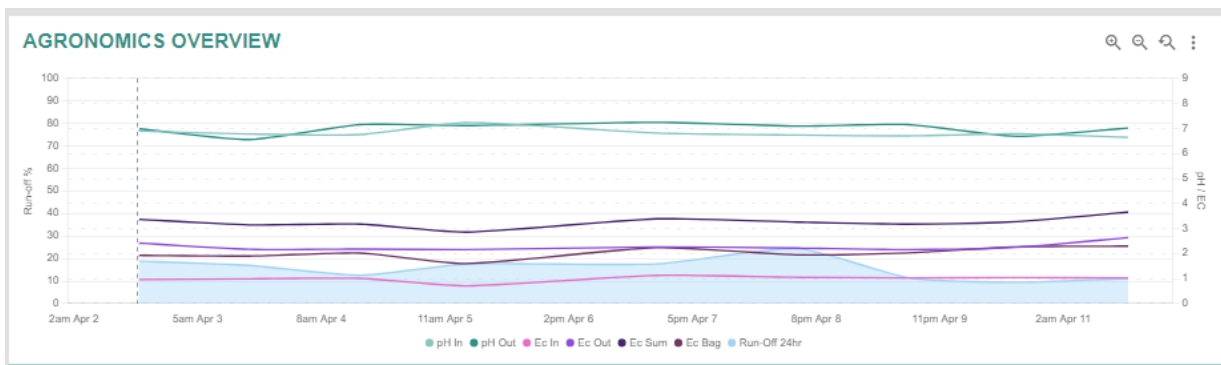

For further information, call us on +44 1462 813303, or scan here

Agri-tech Services (UK) Ltd
Shefford Hardwicke Farm
Bedford Rd Shefford
Beds SG17 5NU
United Kingdom

Tel: +44 (0)1462 813303
Fax: +44 (0)1462 815684
Email: sales@agri-tech.co.uk
Web: agri-tech.co.uk