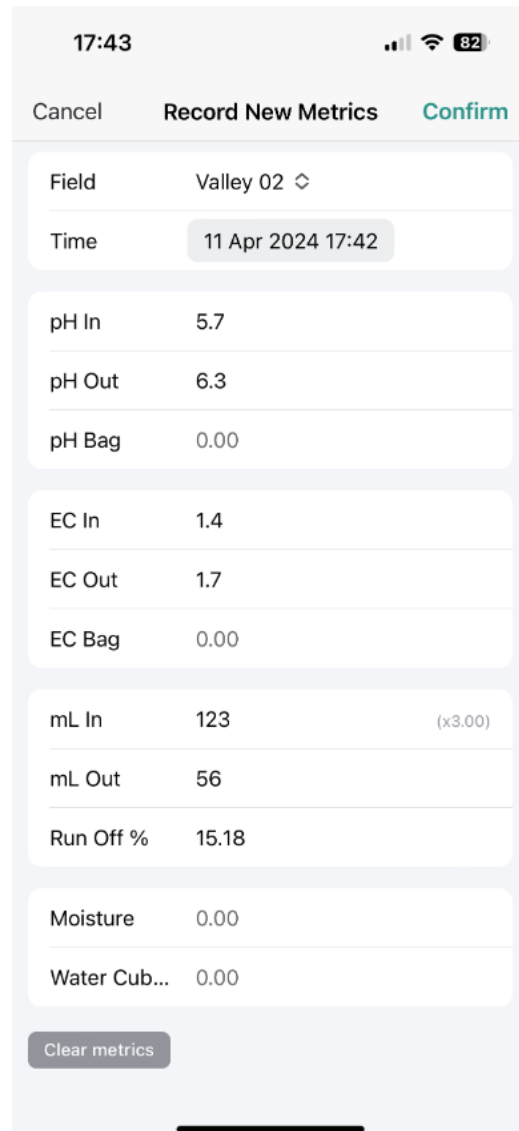

Enter your email address and password which will have been emailed to you

To enter field metrics, from the field list screen hit the green + pictured button bottom right.

From the drop down list choose the field that you want to enter the metrics into. Once complete click on the Confirm button top RHS of screen

To view data from a specific field enter the relevant field and click on view charts. This will take you straight into the Agri-tech platform. This can also be accessed from app.agri-tech.co.uk

Agri-tech Agronomics Web App

Having entered your metrics, view the data by clicking view charts - this will take you directly into the Agri-tech platform

All data from the charts can be exported as a CSV or PDF document by clicking on the three dotted menu icon within the chart

Entries can also be edited from within this area if errors have been made

New addition is the functionality to record your hand held moisture probe readings (WET probe) and flow meter readings for records of volumes of water applied