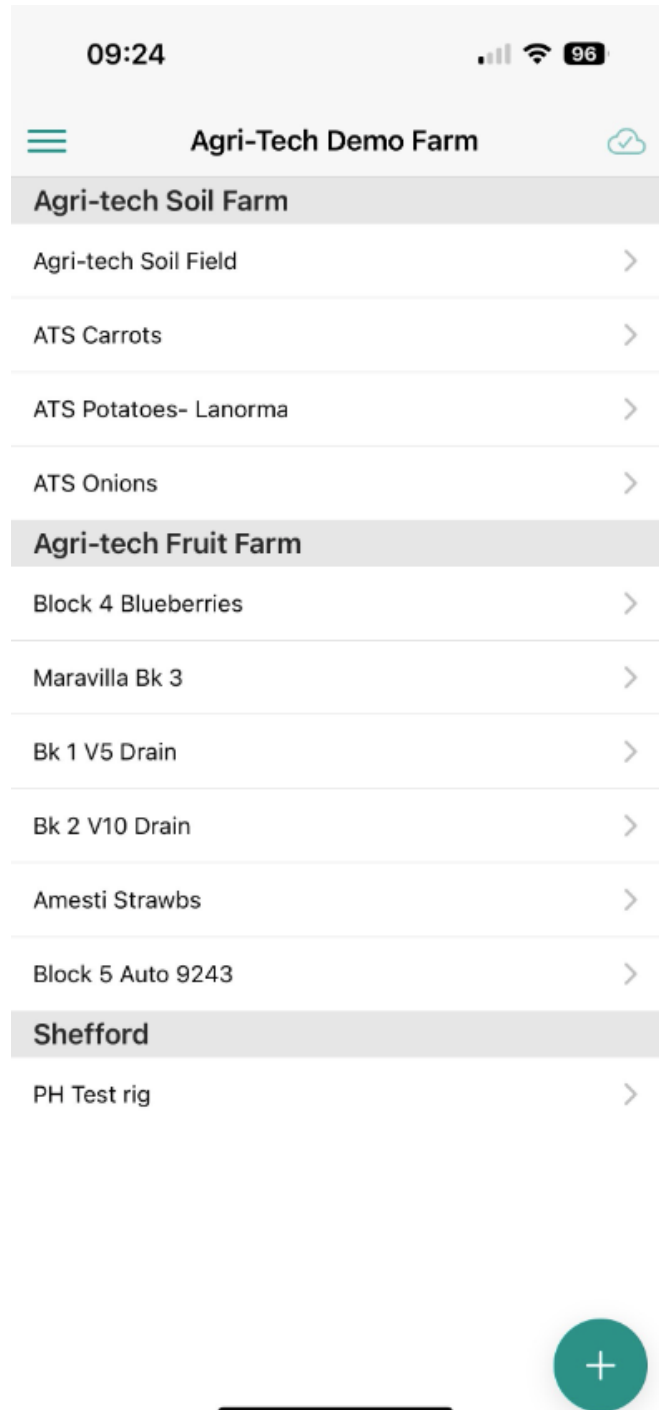

Agri-tech Services Substrate App

Precision Farming Services & Solutions to Agriculture & Horticulture

Login can be accessed from web.agri-tech.co.uk - type this into your browser to access the login page pictured above.

Enter your email address and password which will have been emailed to you

To enter field metrics, from the field list screen hit the green + pictured button bottom right.

From the drop down list choose the field that you want to enter the metrics into. Once complete click on the Confirm button top RHS of screen

To view data from a specific field enter the relevant field and click on view charts. This will take you straight into the Agri-tech platform. This can also be accessed from app.agri-tech.co.uk

Agri-tech Agronomics Web App