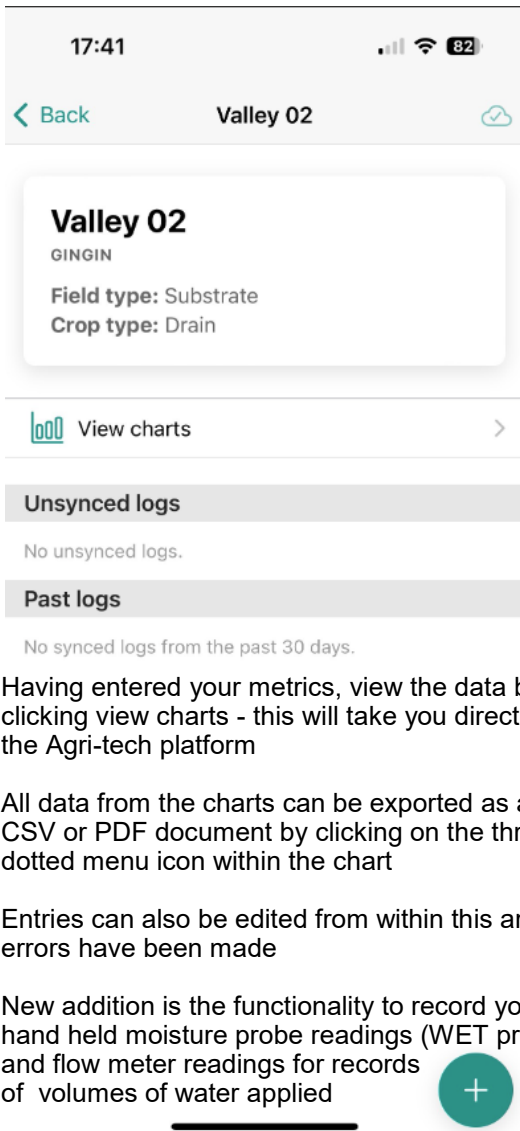

Agri-tech Services Substrate App

Precision Farming Services & Solutions to Agriculture & Horticulture

Login can be accessed from web.agri-tech.co.uk - type this into your browser to access the login page pictured above.

Enter your email address and password which will have been emailed to you

To enter field metrics, from the field list screen hit the green + pictured button bottom right.

From the drop down list choose the field that you want to enter the metrics into. Once complete click on the Confirm button top RHS of screen

Repeat until all metrics have been recorded. If working off line the entries will appear as unsynced logs. When in the wifi zone these will synchronise with the main database or click on the cloud icon top left of field screen

To view data from a specific field enter the relevant field and click on view charts. This will take you straight into the Agri-tech platform. This can also be accessed from app.agri-tech.co.uk

Agri-tech Agronomics Web App