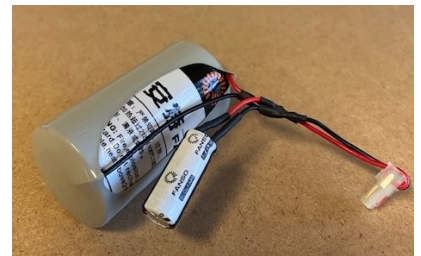

SE6005

**NB** All Sentek probes connect to an M-Metos Soil-N DTU or an M-Metos Soil Rain-M DTU

METOS DTU (MMetos SDI12 Base) battery  
 Multicell part Multi P4.5-6R

METOS LoRath / LoRain battery  
 Order from METOS UK - part no LBATT