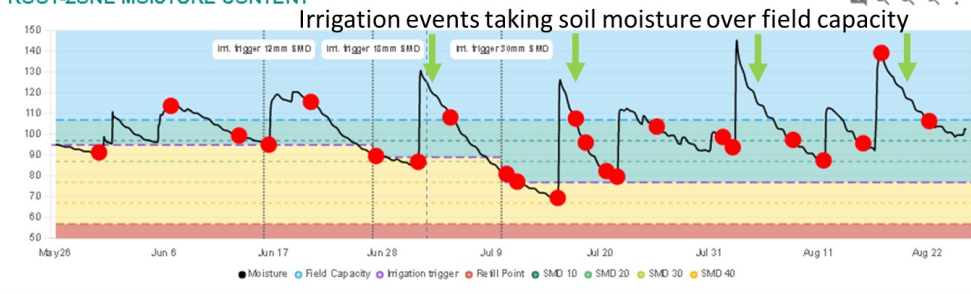

ROOT-ZONE MOISTURE CONTENT